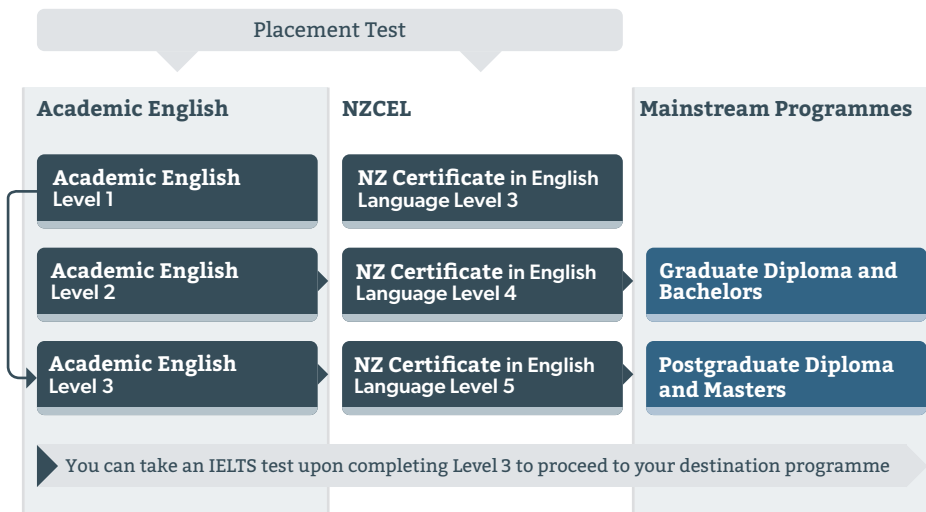

GET IN TOUCH

international@wandw.ac.nz
whitireiaweltec.ac.nz

PATHWAYS

NZCEL (APPLIED) LEVEL 3

Gain the language skills needed to communicate in most situations to take part in everyday life, in your community and for academic purposes.

This programme has four modules designed to build English language skills in listening, speaking, reading and writing.

Entry Criteria

New Zealand Certificate in English Language Level 3 (General) or equivalent or evidence of English skills based on internal placement test.